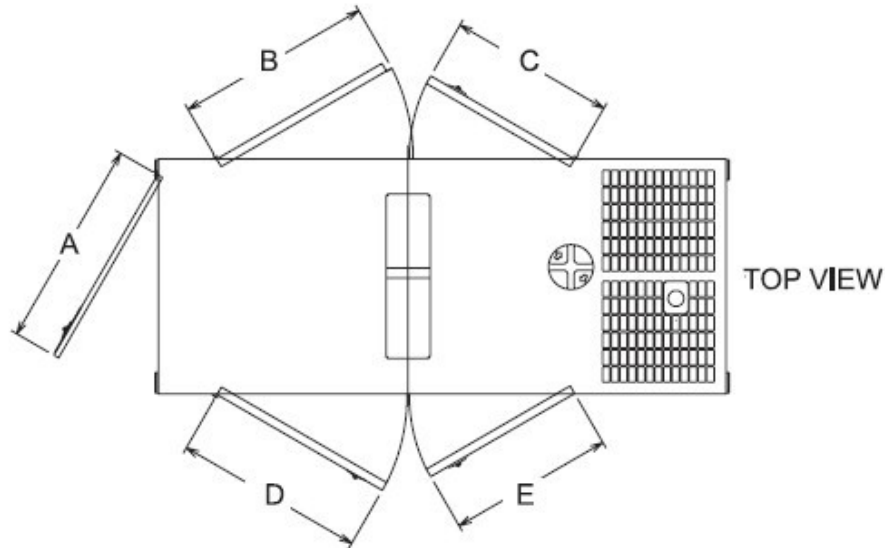

## TRAILER SPECIFICATIONS

◆ Model	TRLR-70XF
◆ Fuel Cell	52 Gallons
◆ Brake System	Electric
◆ GVWR	6,000 Pounds
◆ Frame Length/Width	145.88"/68"
◆ Hitch Type	3" Pintle Eye

# 45 KVA GENERATOR

SIDE VIEW

TABLE 3. DIMENSIONS

Reference Letter	Dimension ft. (mm.)	Reference Letter	Dimension ft. (mm.)
A	30.31 in. (770 mm.)	F	74.80 in. (1,900 mm.)
B	25.00 in. (635 mm.)	G	49.21 in. (1,250 mm.)
C	29.05 in. (738 mm.)	H	35.43 in. (900 mm.)
D	24.21 in. (615 mm.)		
E	29.05 in. (738 mm.)		