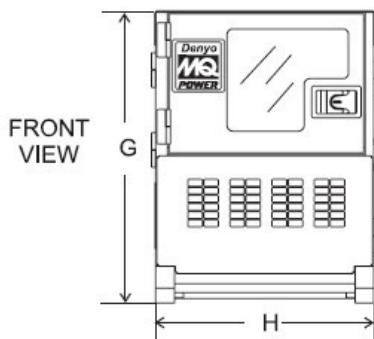

## TRAILER SPECIFICATIONS

◆ Model	TRLR-70XF
◆ Fuel Cell	52 Gallons
◆ Brake System	Electric
◆ GVWR	6,000 Pounds
◆ Frame Length/Width	145.88"/68"
◆ Hitch Type	3" Pintle Eye

# 45 KVA GENERATOR

SIDE VIEW

TABLE 3. DIMENSIONS

Reference Letter	Dimension ft. (mm.)	Reference Letter	Dimension ft. (mm.)
A	30.31 in. (770 mm.)	F	74.80 in. (1,900 mm.)
B	25.00 in. (635 mm.)	G	49.21 in. (1,250 mm.)
C	29.05 in. (738 mm.)	H	35.43 in. (900 mm.)
D	24.21 in. (615 mm.)		
E	29.05 in. (738 mm.)		