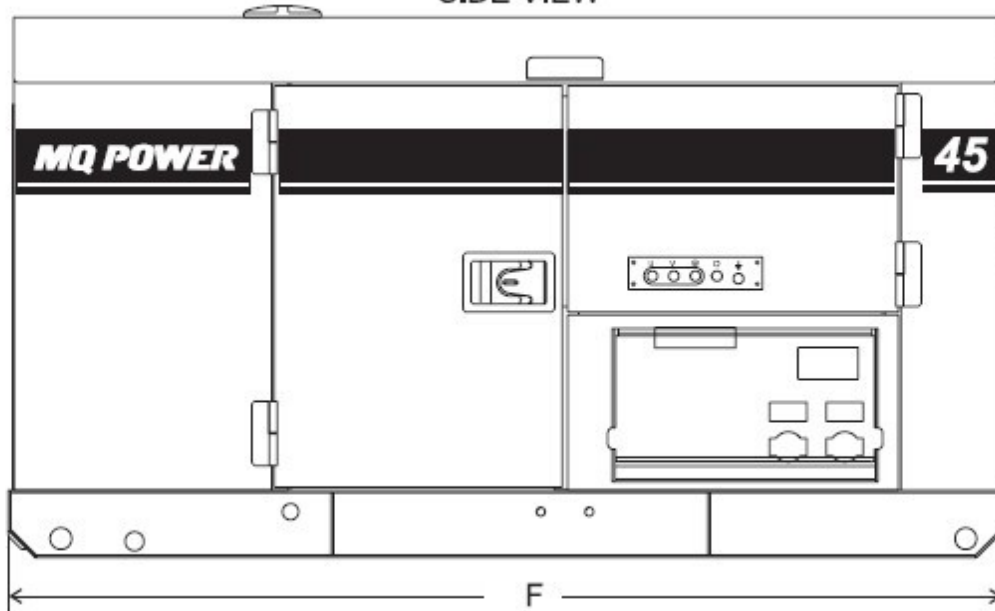

## TRAILER SPECIFICATIONS

◆ Model	TRLR-70XF
◆ Fuel Cell	52 Gallons
◆ Brake System	Electric
◆ GVWR	6,000 Pounds
◆ Frame Length/Width	145.88"/68"
◆ Hitch Type	3" Pintle Eye

# 45 KVA GENERATOR

SIDE VIEW

TABLE 3. DIMENSIONS

Reference Letter	Dimension ft. (mm.)	Reference Letter	Dimension ft. (mm.)
A	30.31 in. (770 mm.)	F	74.80 in. (1,900 mm.)
B	25.00 in. (635 mm.)	G	49.21 in. (1,250 mm.)
C	29.05 in. (738 mm.)	H	35.43 in. (900 mm.)
D	24.21 in. (615 mm.)		
E	29.05 in. (738 mm.)		